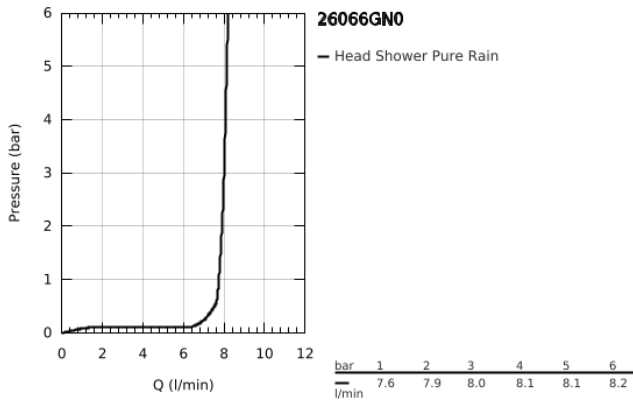

26 066 GN0 RAINSHOWER COSMOPOLITAN 310 HEAD SHOWER SET 380 MM, 1 SPRAY

**PRODUCT DESCRIPTION**

- Colour: brushed cool sunrise
- head shower Rainshower Cosmopolitan 310
- material: metal
- spray pattern: Rain
- maximum flow rate (at 3 bar): 8 l/min
- shower arm Rainshower 380 mm
- GROHE EcoJoy - Less water, perfect flow
- GROHE DreamSpray perfect spray pattern
- GROHE LongLife finish
- GROHE SpeedClean effortless limescale removal
- suitable for instantaneous heater

26 066 GN0 **RAINSHOWER COSMOPOLITAN 310 HEAD SHOWER SET 380 MM, 1 SPRAY**

**SPARE PARTS**, November 2016 – now

1: escutcheon US (Spare part-nr. 11741GN0)

2: Inlet valve assembly (Spare part-nr. 45933000)