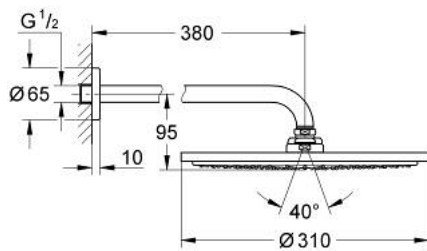

26 066 GN0 RAINSHOWER COSMOPOLITAN 310 HEAD SHOWER SET 380 MM, 1 SPRAY

**PRODUCT DESCRIPTION**

- Colour: brushed cool sunrise
- head shower Rainshower Cosmopolitan 310
- material: metal
- spray pattern: Rain
- maximum flow rate (at 3 bar): 8 l/min
- shower arm Rainshower 380 mm
- GROHE EcoJoy - Less water, perfect flow
- GROHE DreamSpray perfect spray pattern
- GROHE LongLife finish
- GROHE SpeedClean effortless limescale removal
- suitable for instantaneous heater

26 066 GN0 **RAINSHOWER COSMOPOLITAN 310 HEAD SHOWER SET 380 MM, 1 SPRAY**

**SPARE PARTS**, November 2016 – now

1: escutcheon US (Spare part-nr. 11741GN0)

2: Inlet valve assembly (Spare part-nr. 45933000)